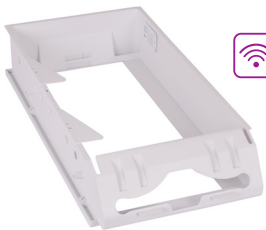

Unlock your hidden potential

All Tork Xpress Recessed Towel Cabinet Adapters help you unlock these unique benefits:

- One-at-a-time dispensing controls consumption and reduces waste.
- No need to renovate. Quick and easy to install in most folded stainless steel towel cabinets.
- Go ahead and fill it up. Our unique design ensures smooth dispensing with no messy paper tabs on the floor. From the first to the last towel, your users will have a great experience.
- Cost-effective upgrade for most towel cabinets. Big and small, on or in the wall, they fit most designs and styles.

Compatible with Tork Xpress® Compressed Multifold Towels, allowing for **increased capacity in recessed cabinets**

420590

424834

Transform any standard cabinet into an efficient, high-capacity Tork Folded Towel dispenser, delivering one-at-a-time, consumption controlled dispensing!

Folded towel upgrades available in 3 easy-to-fit sizes

Tork® Xpress Recessed Towel Cabinet Adapters reduce towel waste from product fall out, helping eliminate associated costs.

309695
Tork Xpress® Large Recessed Cabinet Towel Adapter