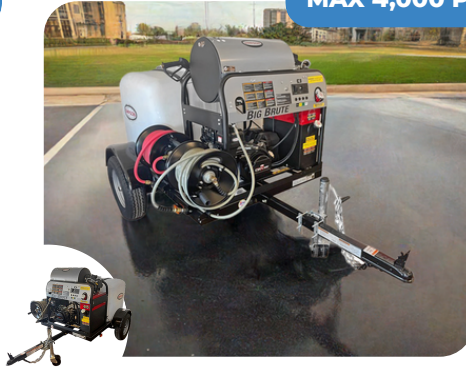

Mega Brute Series

Engineered for the toughest jobs, delivering unbeatable power and durability. Perfect for industrial and commercial cleaning, it's built to handle large-scale projects with ease, ensuring reliable performance day after day.

MAX 4,000 PSI