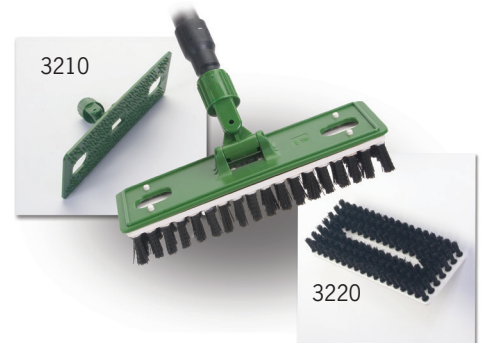

UTILITY BRUSH & PAD HOLDER

Flexible connection accepts industry-standard cut pads. 100% recyclable.

Product No.	Fiber Color	Product Description	Block Material	Trim Length	Overall Length	Case Qty.
3210	N/A	Versa-Scrub® Green Holder	Green Plastic	N/A	9-1/4"	12
3220	Black	Versa-Scrub® Green Brush (.018" Crimped Poly)	White Plastic	1"	9"	12

Above Brushes Accept Threaded Handles (see page 23)