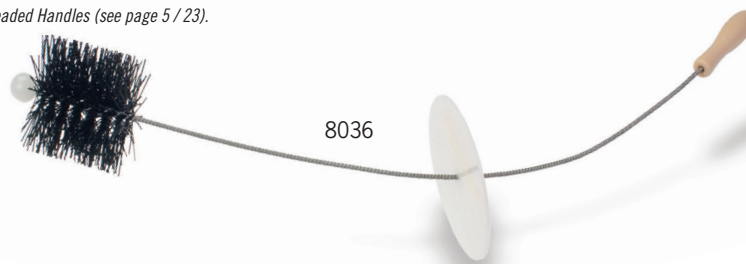

BEVERAGE FOUNTAIN BRUSH

Designed to assist in the cleaning of the beverage fountain nozzle(s) and its component parts.

Product No.	Fiber Color	Product Description	Block Material	Trim Length	Overall Length	Case Qty.
90298	White	Beverage Fountain Brush	Beige Plastic	2"	7.78"	12

Above Brushes Accept Threaded Handles (see page 5 / 23).

2403

2404

8036

Grill Brush Training Guide

Purpose

Grill brushes are used on char-broilers to remove carbon created by food particles sticking to the grill. It is that carbon build-up that spoils the taste of food!