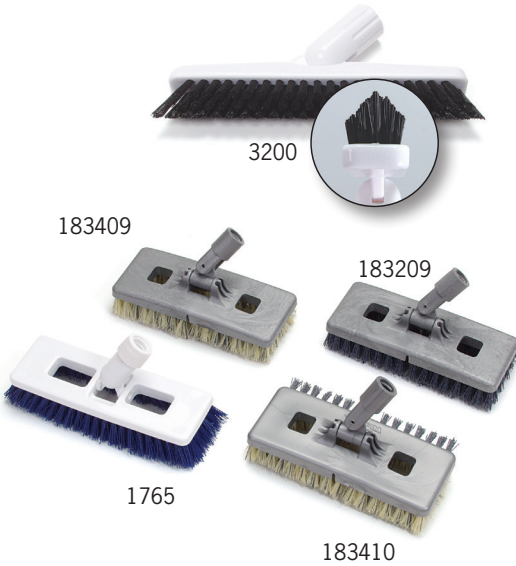

Coated metal handles attached to above brooms

055905

055906

CORN BROOMS

Highest quality Upright Brooms available in heavy-duty 32-lb. weight (055900) and light-duty 18-lb. weight (055902). Our "Toy" Lobby Broom features double stitching and a metal band top.

Product No.	Fiber Color	Product Description	Block Material	Trim Length	Overall Length	Case Qty.
055900	Natural	Warehouse Corn	Wood	10-1/2"	57"	12
055901	Natural	Toy Lobby Corn	Wood	7"	38"	12
055902	Natural	Maid's Broom Corn	Wood	7"	54"	12
055914*	Natural	Whisk Broom Corn	Wood	7"	12"	12

*Not Pictured

055900

055901

055902

DUST PANS

Our Lobby Dust Pan features a solid plastic construction.

Product No.	Color	Product Description	Overall Length	Case Qty.
2900	Black	Plastic Lobby Dust Pan	42"	6
2901	Black	Plastic Handheld Dust Pan	12"	12

Plastic Handle Not Replaceable

2900

2901

HEAVY-DUTY CLEANING TOOLS / GROUT SCRUBS

This unique grout line scrubbing tool with stiff polyester trim chiseled to a point scrubs even the narrowest of grout lines. Its tough construction features a swivel handle for flexible scrubbing action in tight surroundings. These tough brushes are for aggressive scrubbing of hard-to-reach places. The universal joint adjusts brushes to any angle for cleaning corners, crevices, under counters and around restrooms.