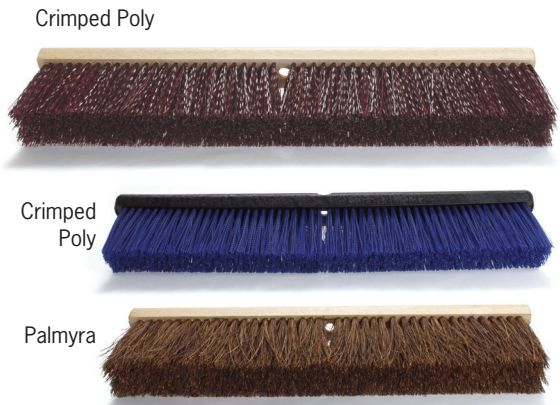

HEAVY-DUTY FLOOR SWEEPS

These Heavy-Duty Floor Sweeps are used for heavier dirt and debris. Superior construction makes these sweeps the ideal tools for use on unfinished concrete or rough floors.

Product No.	Fiber Color	Product Description	Block Material	Trim Length	Overall Length	Case Qty.
022018	Maroon/Brn	Crimped Poly	Wood	3"	18"	12
022024	Maroon/Brn	Crimped Poly	Wood	3"	24"	12
022036	Maroon/Brn	Crimped Poly	Wood	3"	36"	6
3060	Blue	Crimped Poly	Black Foam	3"	18"	12
3061	Blue	Crimped Poly	Black Foam	3"	24"	12
020418	Brown	Palmyra	Wood	4"	18"	12
020424	Brown	Palmyra	Wood	4"	24"	12
020436	Brown	Palmyra	Wood	4"	36"	6

Above Sweeps Accept Threaded Handles (see page 23)
24" and 36" Floor Sweeps are Pre-Drilled for Handle Brace