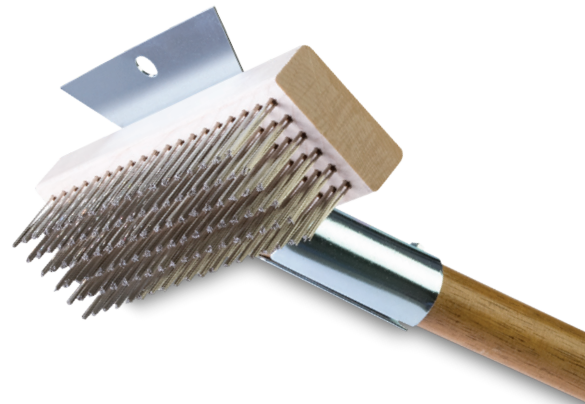

JUNIOR BROILER QUEEN GRILL BRUSH - SS

This 7-1/4" Junior Broiler Queen grill brush keeps griddles and grills clean. Featuring stainless steel round wire bristles, this brush is especially effective cleaning chicken and fish residue left on diamond grill grates. With a 20" handle and heavy-duty attached scraper blade, this is the ideal brush for many applications.

Product No.	Rows	Columns	Handle Length	Trim Length	Case Qty.
JBQ	6	19	20"	1"	8

WARNING: This product can expose you to chemicals including brass filament or stainless steel filament, which are known to the State of California to cause cancer. For more information, go to www.P65Warnings.ca.gov.