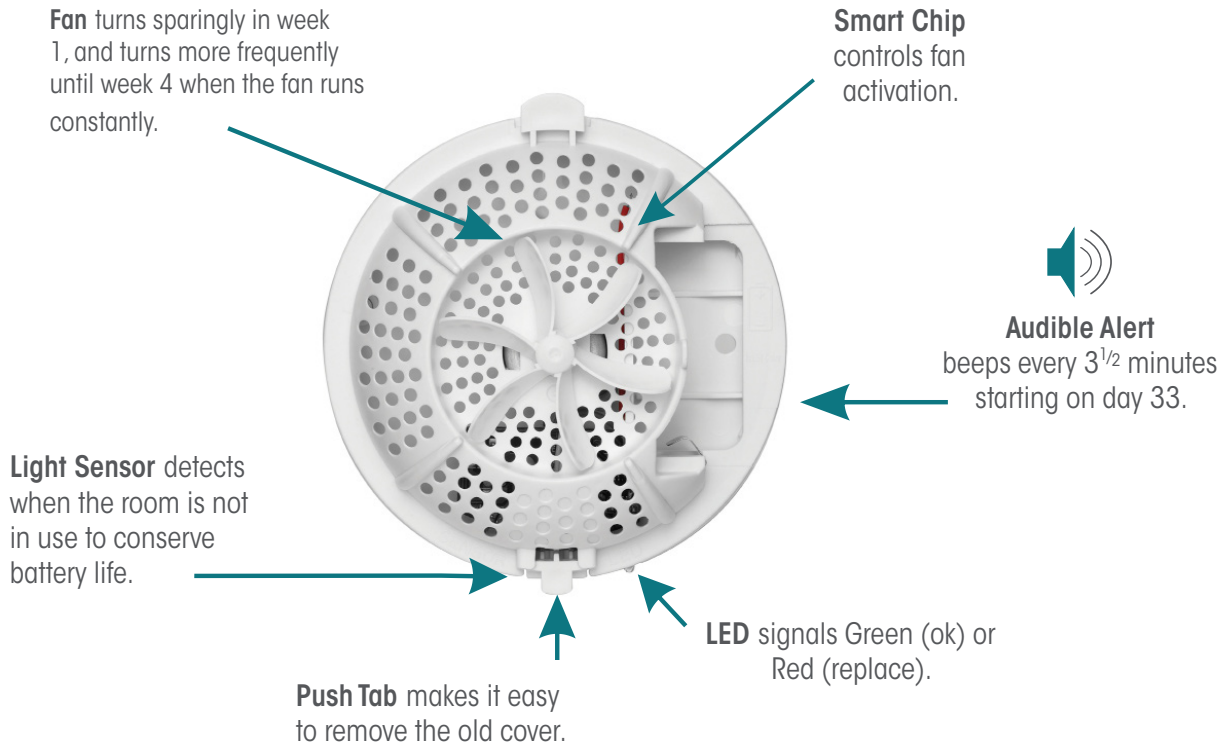

Walkways

Waiting areas

Tech Specs

Mounting options	Comes with double-sided tape and screws & anchors power
Power	One C alkaline battery (option: comes with each refill)
Program activation	Pushing the bottom tab starts the program over at day one
Audible alert	Starts on day 33 if the refill and battery aren't replaced
Light-activated	The fan doesn't activate when it's dark